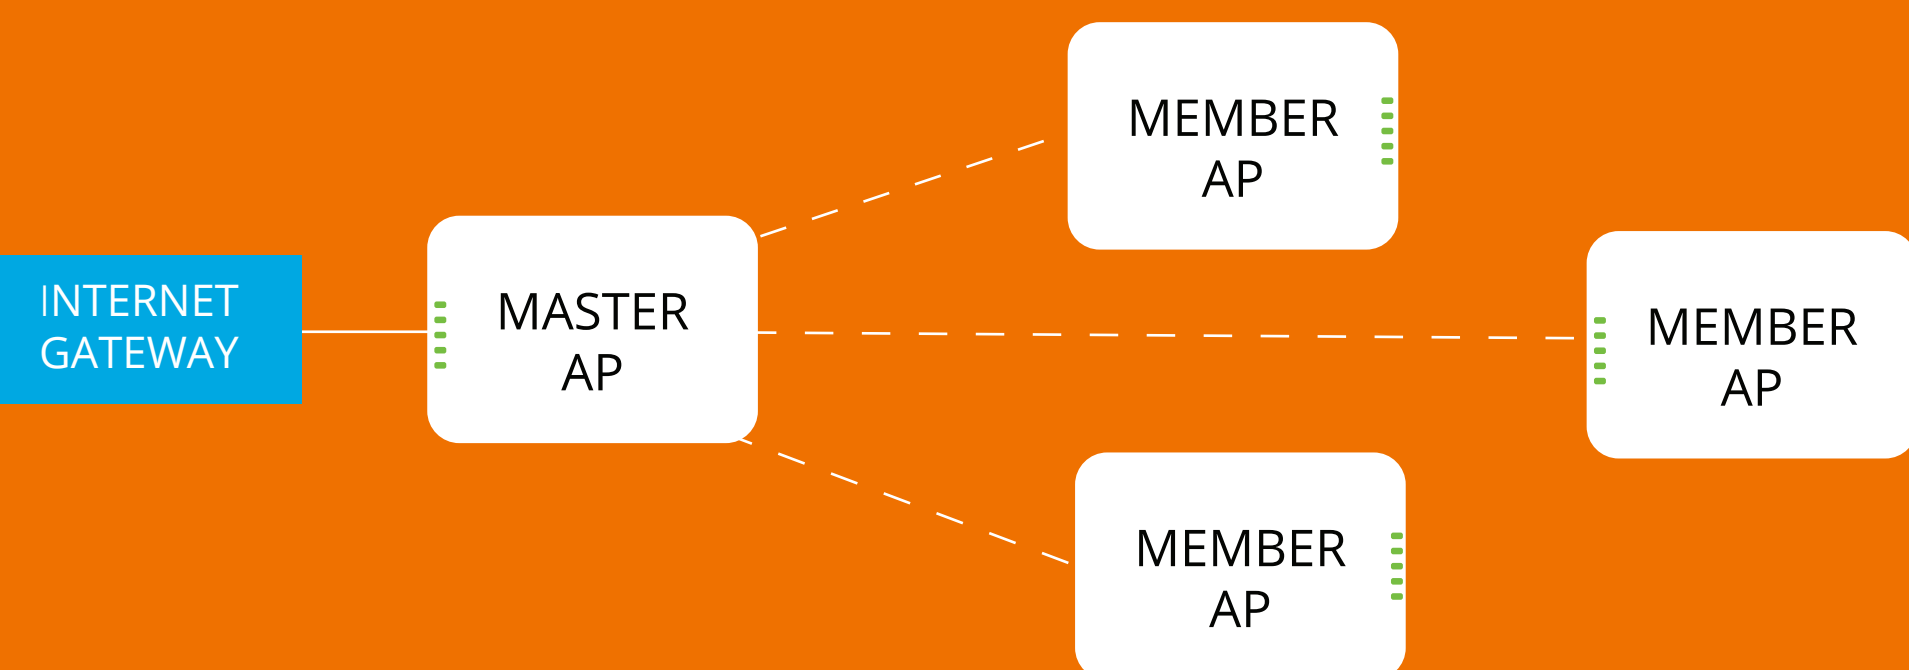

Untethered mesh APs can be placed anywhere, allowing adds, moves and changes in seconds at your convenience.

UNCOMPLICATED SETUP

Uncomplicated network setup anyone can do in 10 minutes out of the box. You just configure one master AP using a setup wizard on your smaphone, and the master configures the rest for you, automatically.